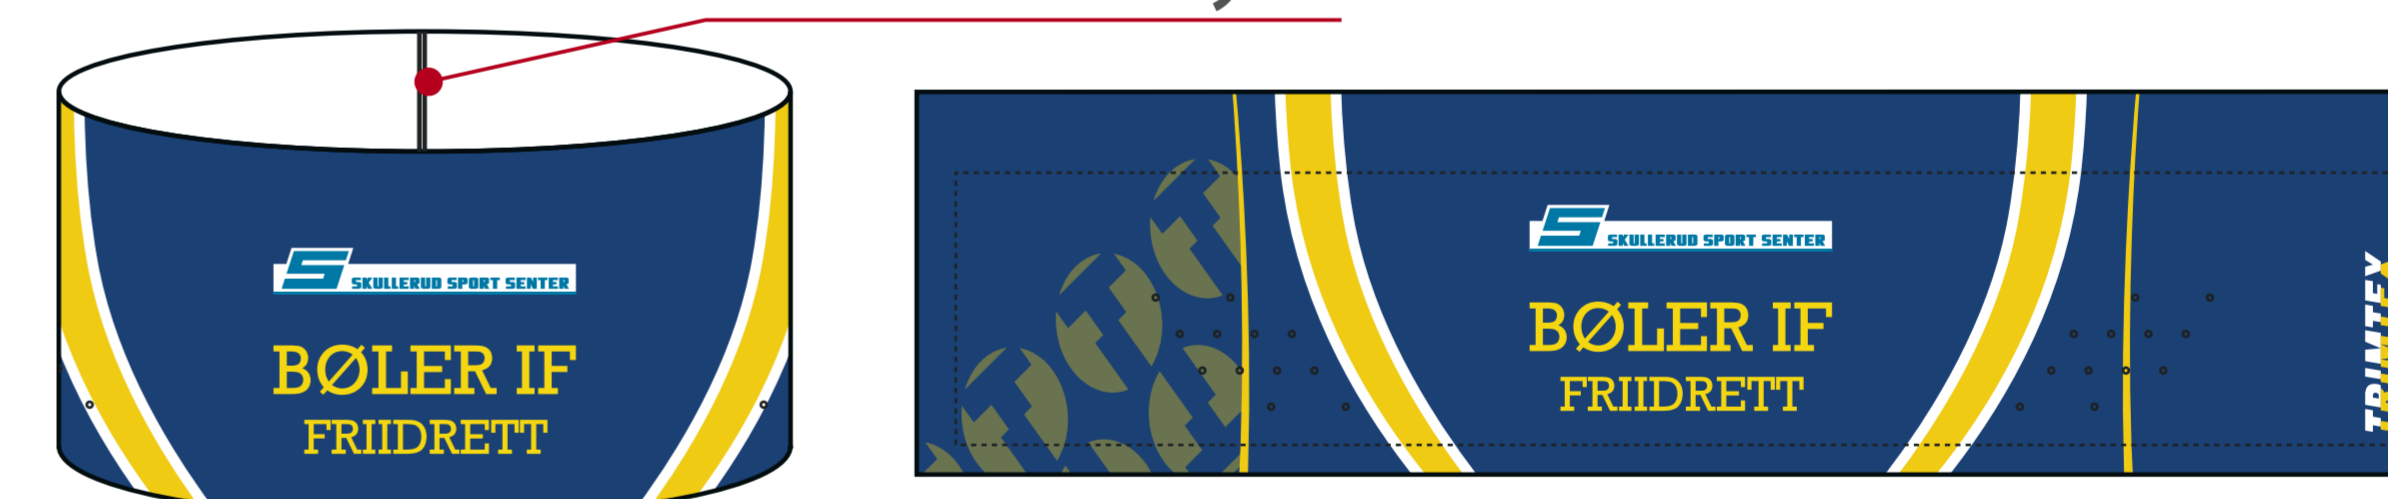

scale 1:2,5 (40%)

B56-L BI-ELASTIC LZR CAP
B53-L BI-ELASTIC THERMO LZR CAP

B45.1-L BI-ELASTIC LZR HEADBAND

B48-L BI-ELASTIC HIGH LZR HEADBAND

flatlock: 7342 sky blue

Trimtex contact: Grete Jakobsen
Designer: Erki Puusepp
Last correction: 09/12/2013

Colours in design:

T01	-----
T07	-----
White	-----
-----	-----

Order type / Additional notes:
Re-order: (no changes)
Re-order: (with changes)

Preview of logo(s)

T1 Sponsor logo
 T2 Standard logo
 T3 Exceptions